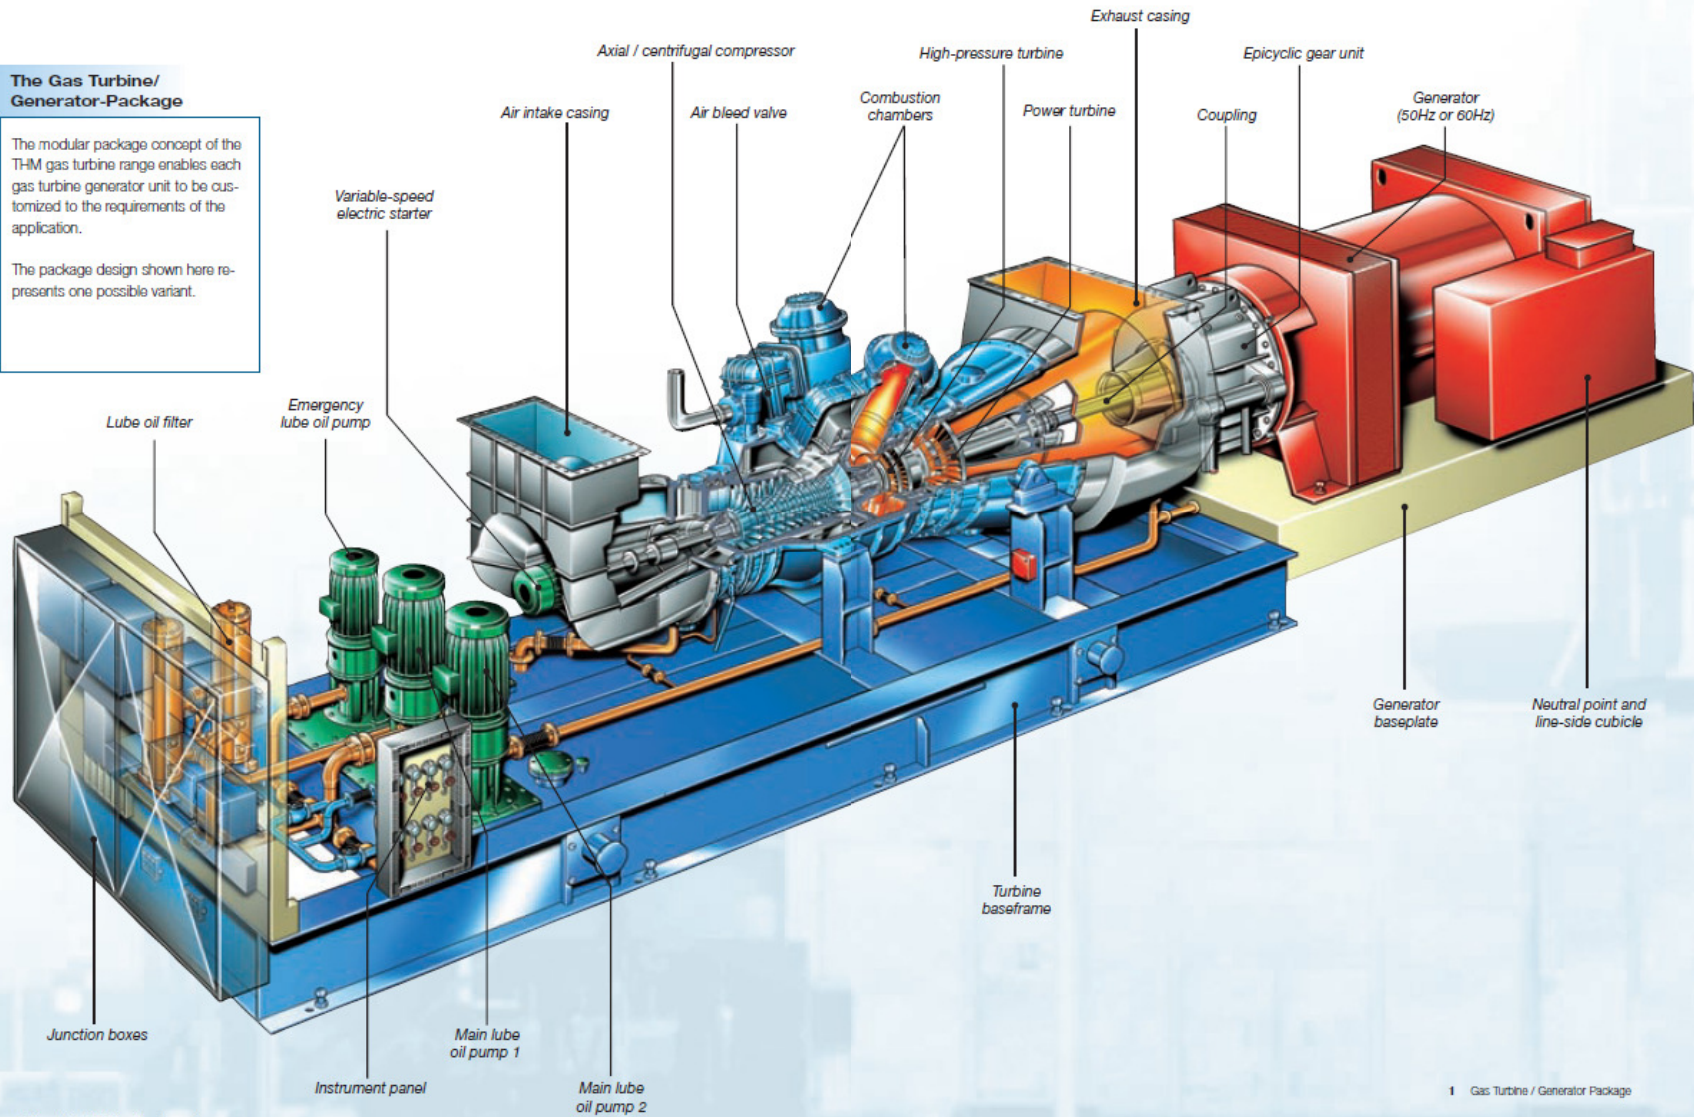

THM Range of Gas Turbines Generator Drive Applications

The Gas Turbine/ Generator-Package

The modular package concept of the THM gas turbine range enables each gas turbine generator unit to be customized to the requirements of the application.

The package design shown here represents one possible variant.

1 Gas Turbine / Generator Package